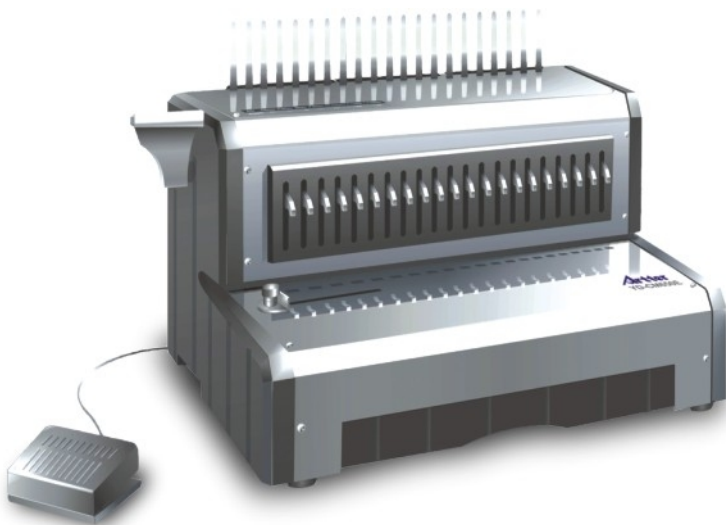

CB650E Electric Comb Binding Machine

CB650E Electric Punch Heavy Duty Comb Binder for Large Volume Binding. Solid Steel-Suits Bigger Office/Departments and Printrooms/Copyshops. The CB650E Electric Comb Binding Machine uses 21 Ring or 20 Ring Plastic Binding Combs and can produce documents up to 375 pages in size.

CB650E Product Features

- All Metal Construction-Solid Steel Mechanisms
- Adjustable Binding Punch Pins
- Adjustable Margin Depth – punch position from edge of the page
- Large Waste Paper Tray
- Punches up to 25 sheets
- Bind up to 375 page Booklets
- Uses 21 Ring & 20 Ring Combs
- 12 Months Warranty
- Weight – 24.4 kgs
- Dimensions – 43 x 42 x 26.5cm