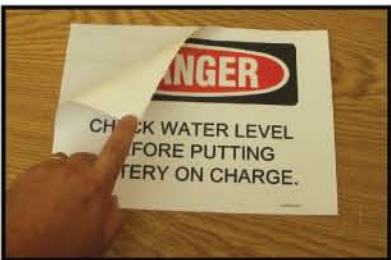

## SELF ADHESIVE FILMS

Create long lasting outdoor/indoor signage using your Colour Laser Printer or Copier.

Meter Self Adhesive Films are coated Polyester Sheets that allow you to instantly create durable, multi purpose signs and stickers in seconds. Perfect for both outdoor and indoor applications, Meter Self Adhesive Films combine the tear proof, moisture repellent, soil resistant qualities of plastic with the printing fidelity and colour brilliance of high quality photo paper. Strong self adhesive sticks to any smooth surface.

### SO EASY TO USE

Create your artwork.

Print image on Self Adhesive Film.

Remove backing sheet.

Apply label as desired.

Meter Self Adhesive Films are great for ...

- Industrial Warning Signs
- Door Signs and Directories
- Electrical Warning Signs
- Right to Know - Workplace Signs
- Equipment Labelling & Instructions
- Plans and Schematics
- Window Signs
- Decal Stickers
- Instruction Signs
- Mockups etc