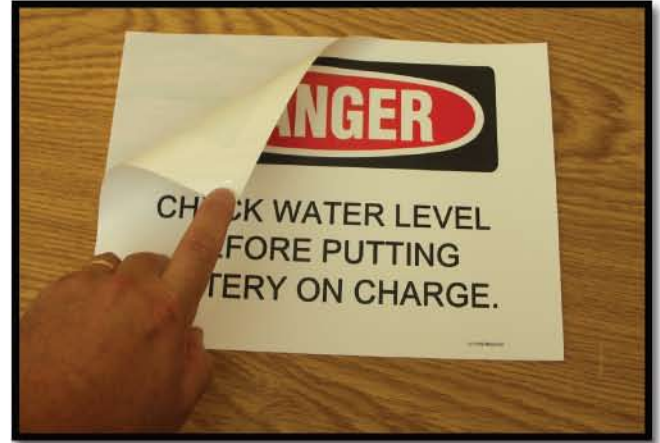

**NEW**

**Signs Made Simple  
from**

**Meter**

**CLING & SELF ADHESIVE SIGN FILMS  
FROM YOUR LASER PRINTER OR COPIER**

**CHEAP AS CHIPS - MADE IN MINUTES**

**[www.meter.com.au](http://www.meter.com.au)**

## SELF ADHESIVE FILMS

Create long lasting outdoor/indoor signage using your Colour Laser Printer or Copier.

Meter Self Adhesive Films are coated Polyester Sheets that allow you to instantly create durable, multi purpose signs and stickers in seconds. Perfect for both outdoor and indoor applications, Meter Self Adhesive Films combine the tear proof, moisture repellent, soil resistant qualities of plastic with the printing fidelity and colour brilliance of high quality photo paper. Strong self adhesive sticks to any smooth surface.

### SO EASY TO USE

Create your artwork.

Print image on Self Adhesive Film.

Remove backing sheet.

Apply label as desired.

Meter Self Adhesive Films are great for ...

- Industrial Warning Signs
- Door Signs and Directories
- Electrical Warning Signs
- Right to Know - Workplace Signs
- Equipment Labelling & Instructions
- Plans and Schematics
- Window Signs
- Decal Stickers
- Instruction Signs
- Mockups etc